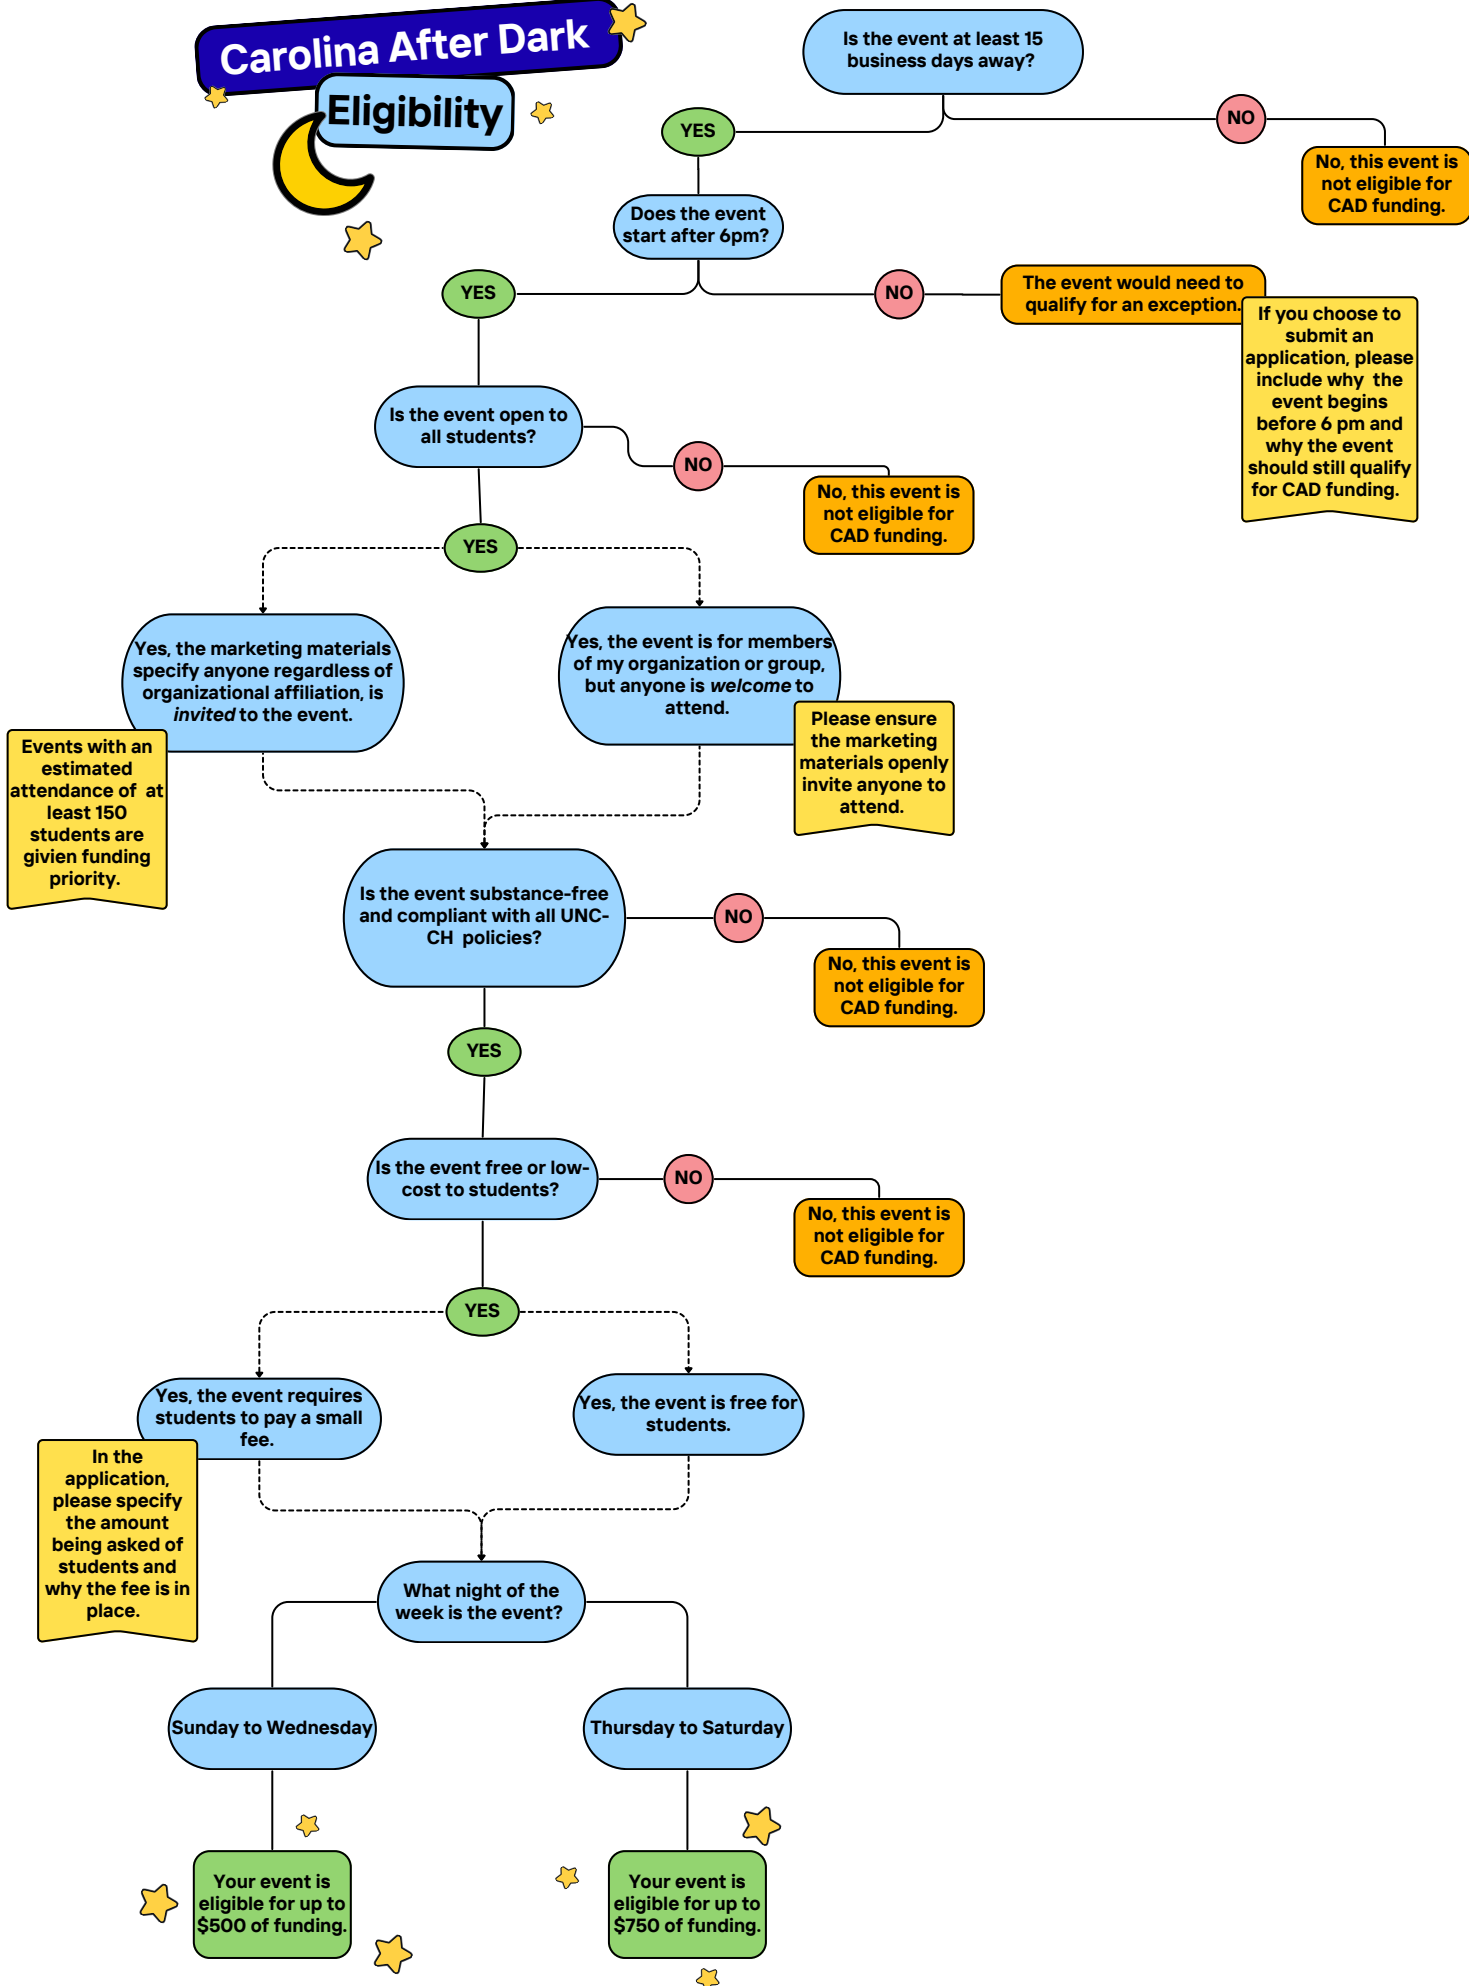

Carolina After Dark Eligibility

If you choose to submit an application, please include why the event begins before 6 pm and why the event should still qualify for CAD funding.

Events with an estimated attendance of at least 150 students are given funding priority.